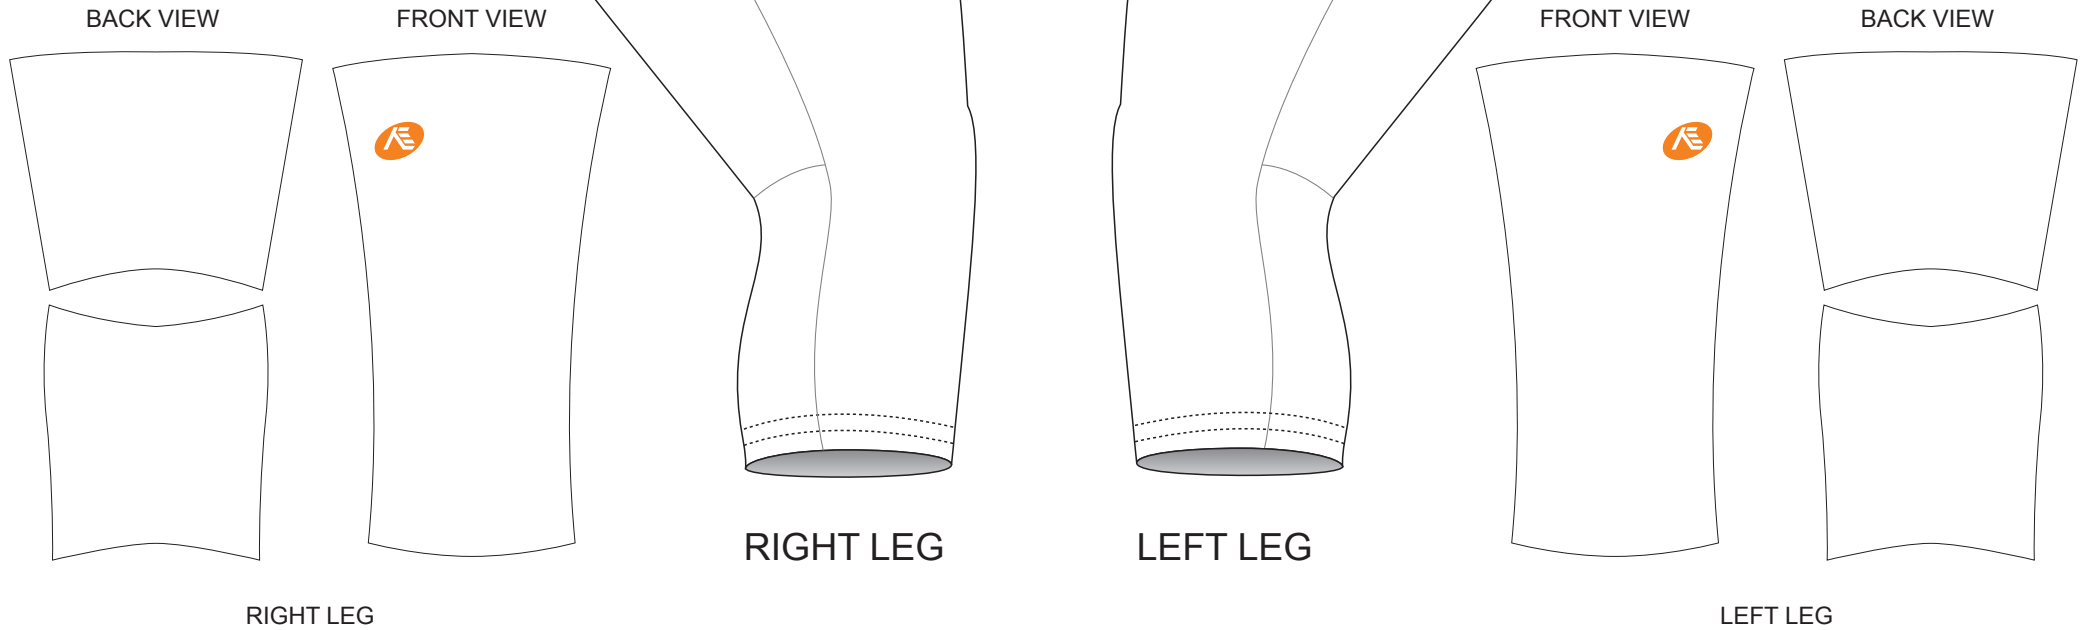

SIDE VIEW

COLOR CHOSEN

FLATLOCK COLOR OPTIONS

PRE-DYED COLOR

- This template can be edited with vector graphic software programs. Adobe Illustrator CS5 is recommended.
- All logos must be provided in vector format and all fonts must be converted into outline.
- The color on-screen may vary from the finished product. To confirm the color please refer to PANTONE® MATCHING SYSTEM FORMULA GUIDE Solid Coated.
- We will try the best to match the PANTONE® colors when printing, but exact matching cannot be guaranteed, due to variation in temperature, humidity and materials.