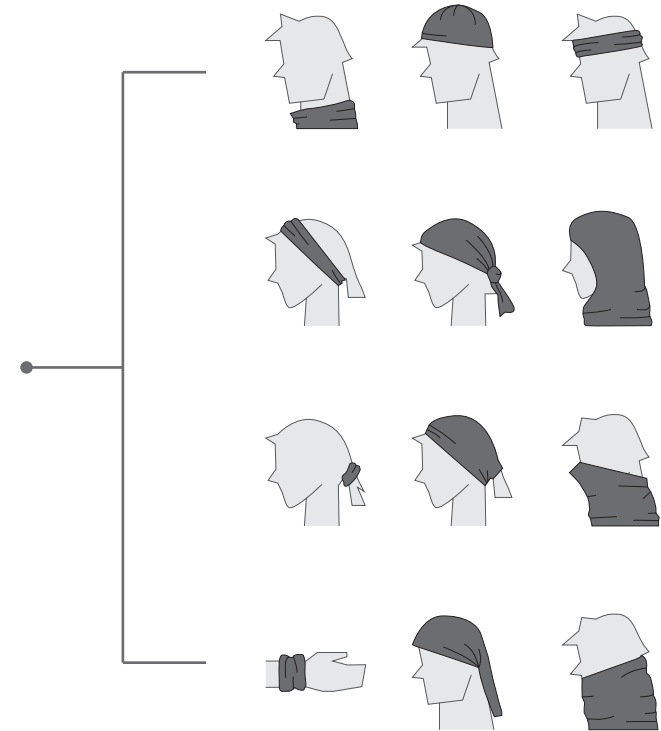

FLAT VIEW

 COLOR CHOSEN

 FLATLOCK COLOR OPTIONS

 PRE-DYED COLOR

- This template can be edited with vector graphic software programs. Adobe Illustrator CS5 is recommended.
- All logos must be provided in vector-format and all fonts must be converted into outline.
- The color on-screen may vary from the finished product. To confirm the color please refer to PANTONE® MATCHING SYSTEM FORMULA GUIDE Solid Coated.
- We will try the best to match the PANTONE® colors when printing, but exact matching cannot be guaranteed, due to variation in temperature, humidity and materials.