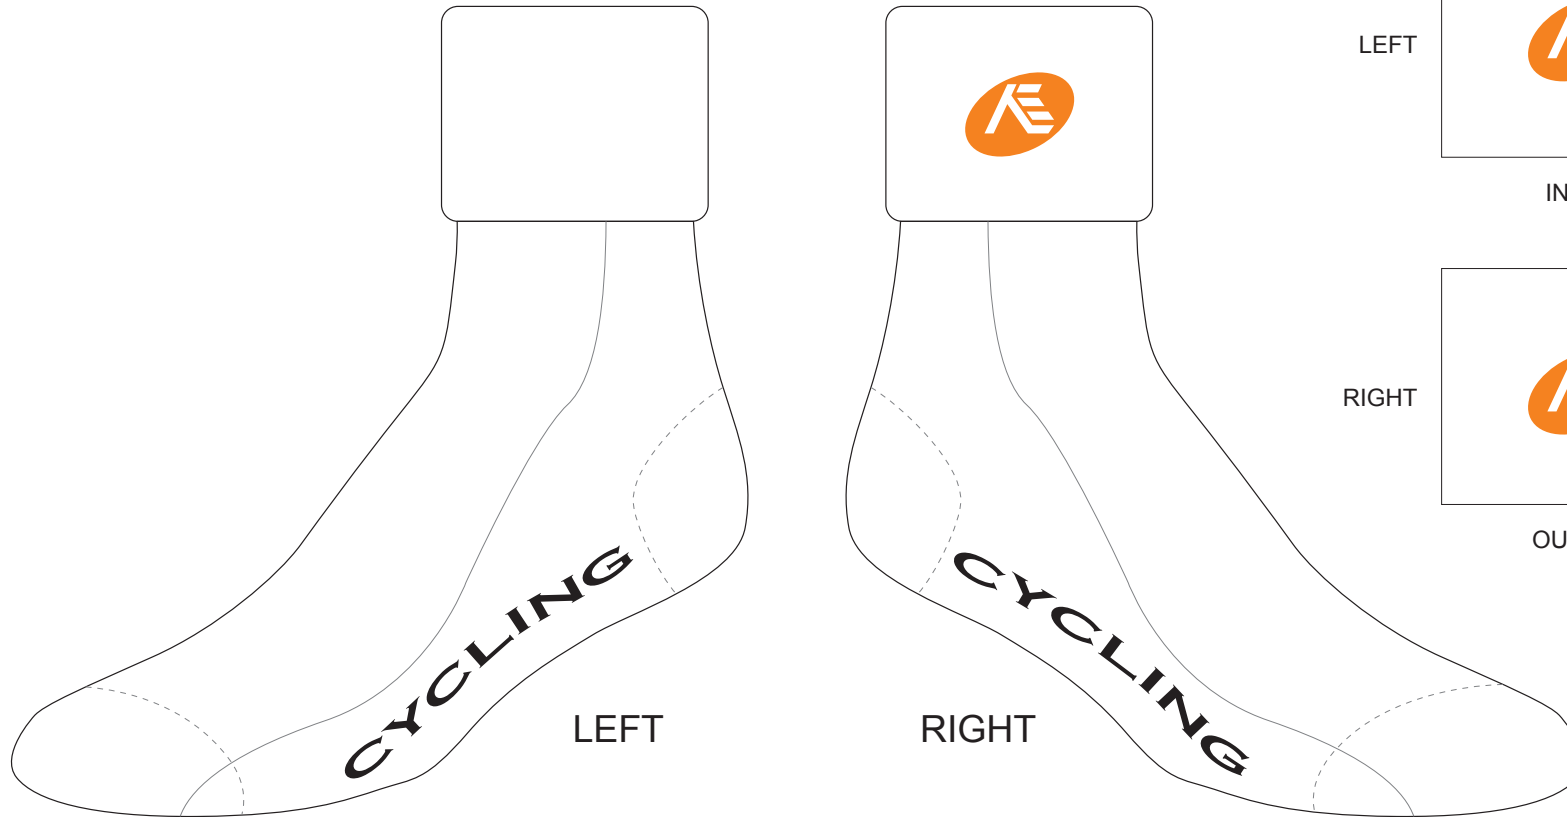

FLAT VIEW

COLOR CHOSEN

FLATLOCK COLOR OPTIONS

PRE-DYED COLOR

• This template can be edited with vector graphic software programs. Adobe Illustrator CS5 is recommended.
 • All logos must be provided in vector format and all fonts must be converted into outline.
 • The color on-screen may vary from the finished product. To confirm the color please refer to PANTONE® MATCHING SYSTEM FORMULA GUIDE Solid Coated.
 • We will try the best to match the PANTONE® colors when printing, but exact matching cannot be guaranteed, due to variation in temperature, humidity and materials.