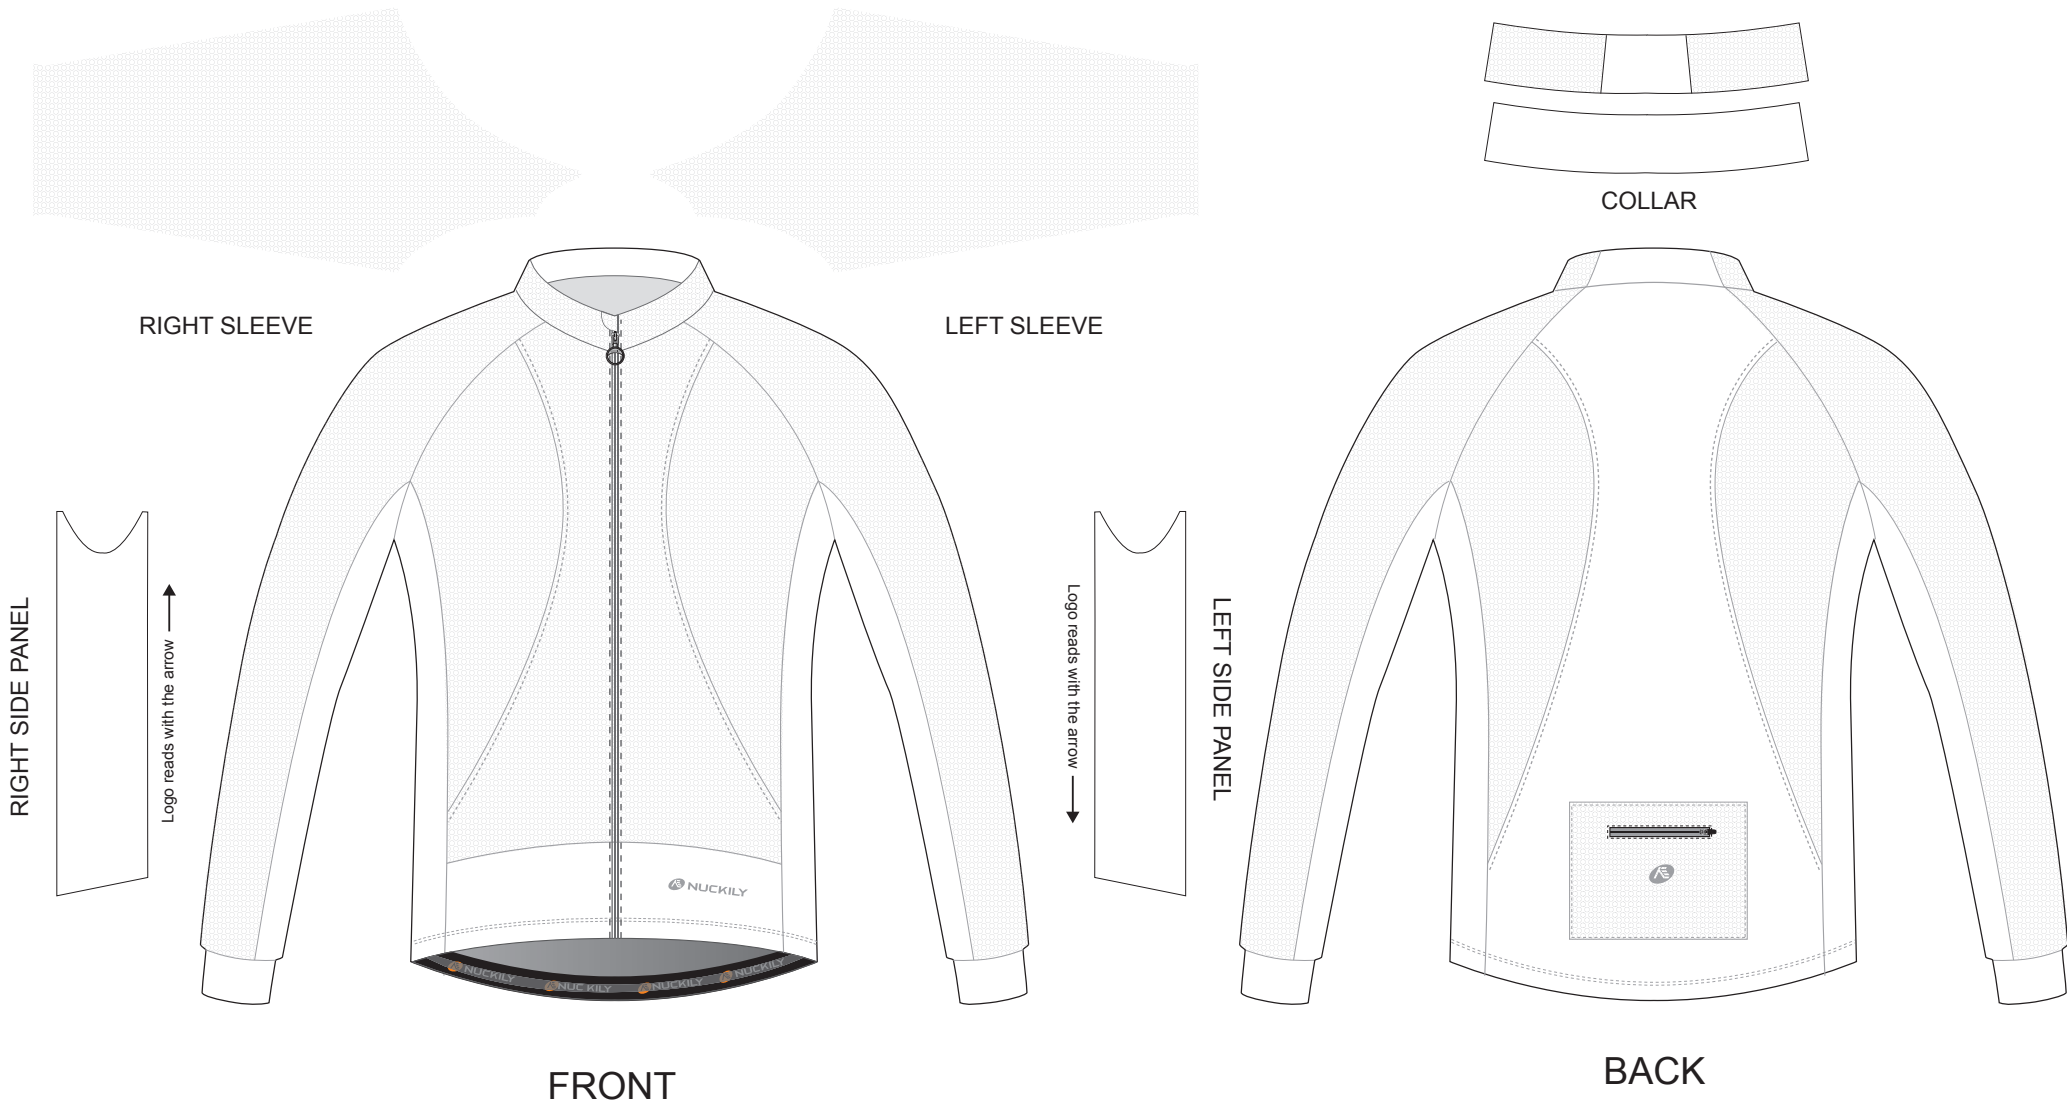

Please note that **NUCKILY** logo will appear on side panels and the back panels. **NUCKILY** logo can be removed with update quotation.

COLOR CHOSEN

FLATLOCK COLOR OPTIONS

- This template can be edited with vector graphic software programs. Adobe Illustrator CS5 is recommended.
- All logos must be provided in vector format and all fonts must be converted into outline.
- The color on-screen may vary from the finished product. To confirm the color please refer to PANTONE "MATCHING SYSTEM FORMULA" GUIDE Solid Coated.
- We will try the best to match the PANTONE colors when printing, but exact matching cannot be guaranteed, due to variation in temperature, humidity and materials.