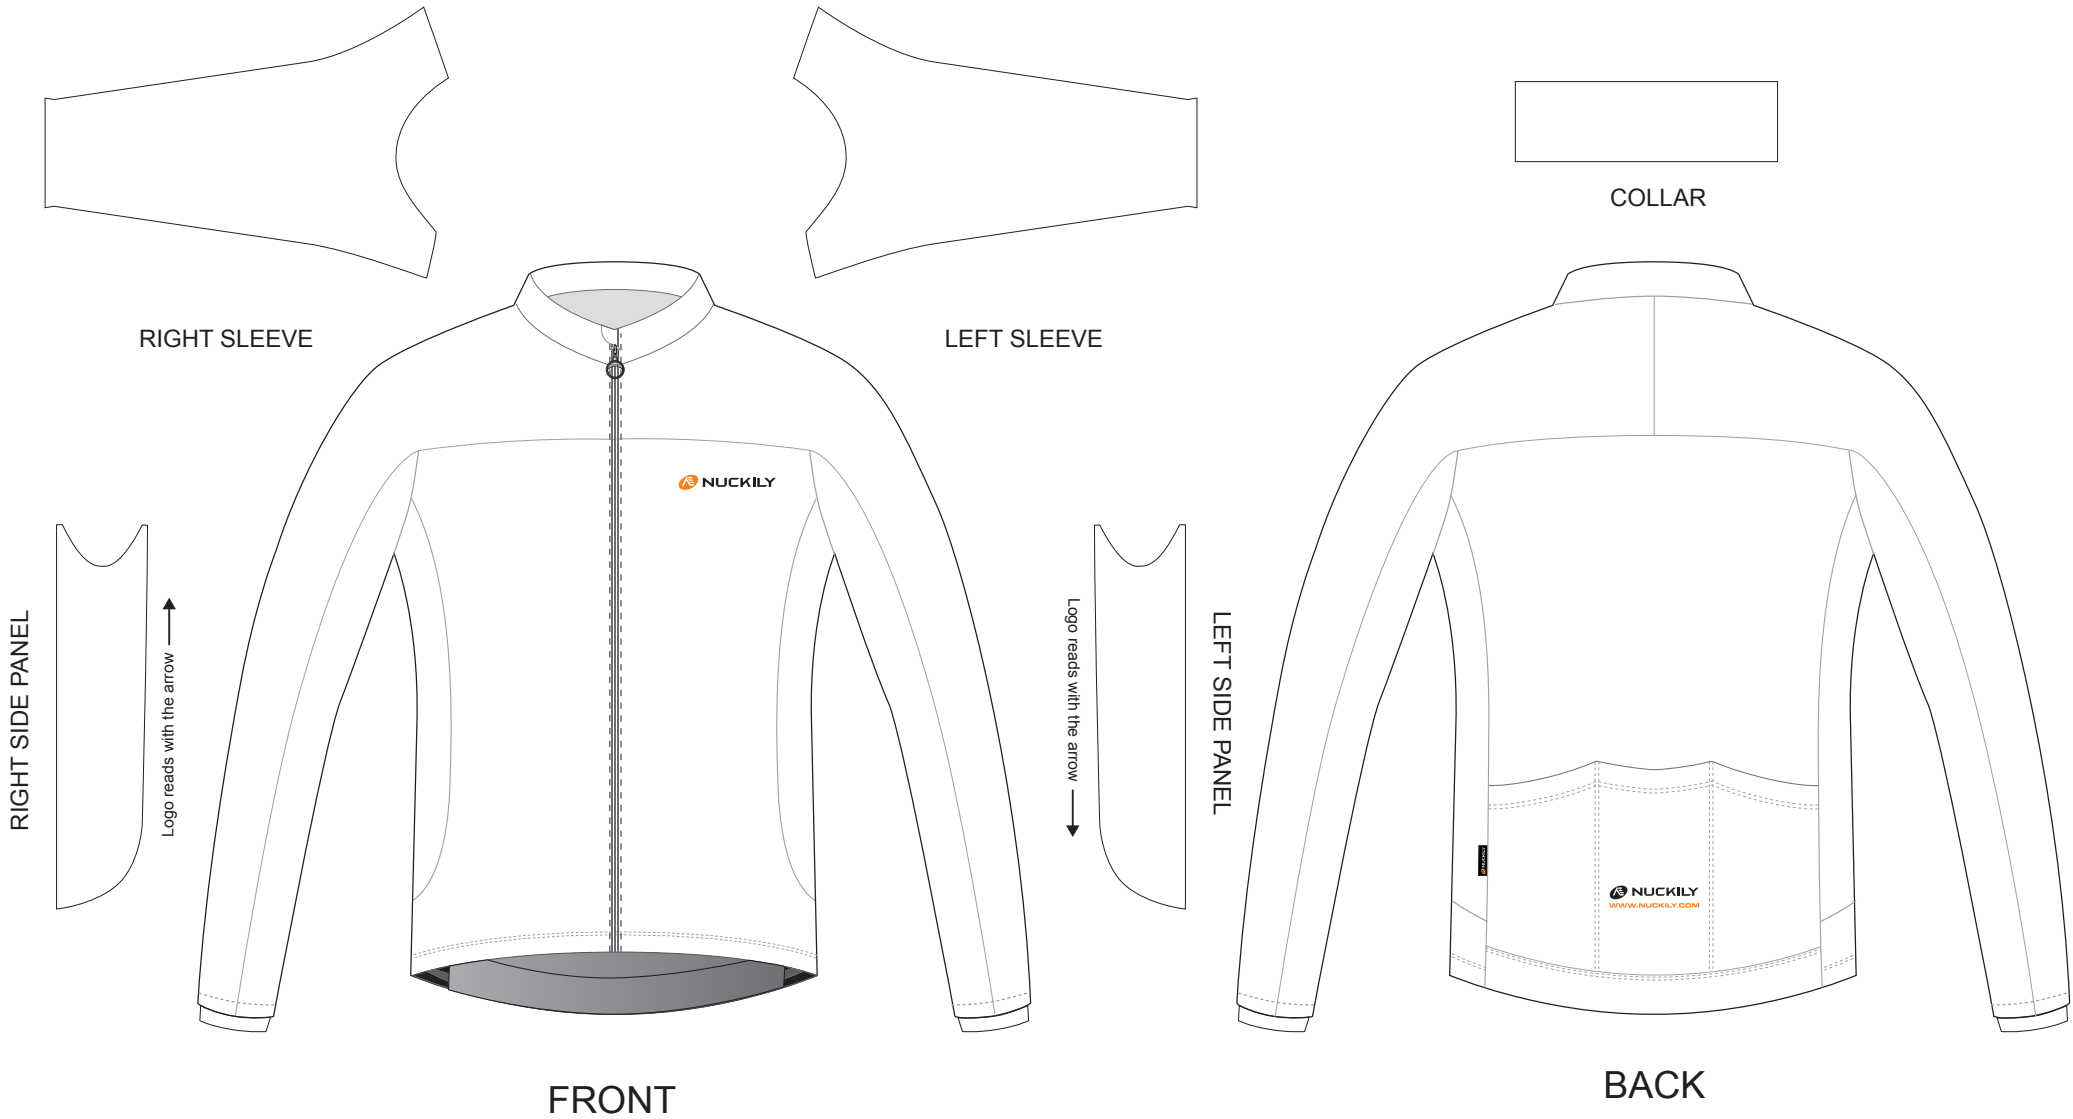

Please note that **NUCKILY** logo will appear on side panels and the back panels. **NUCKILY** logo can be removed with update quotation.

COLOR CHOSEN

FLATLOCK COLOR OPTIONS

- This template can be edited with vector graphic software programs. Adobe Illustrator CS5 is recommended.
- All logos must be provided in vector format and all fonts must be converted into outline.
- The color on-screen may vary from the finished product. To confirm the color please refer to PANTONE "MATCHING SYSTEM FORMULA" GUIDE Solid Coated.
- We will try the best to match the PANTONE colors when printing, but exact matching cannot be guaranteed, due to variation in temperature, humidity and materials.